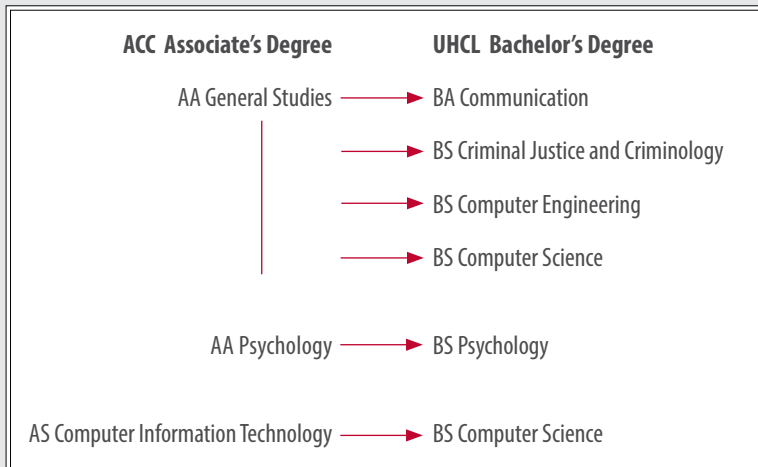

University
of Houston
Clear Lake

Alvin Community College at UHCL Pearland

FALL CLASSES BEGIN AUGUST 26, 2019

Complete an ACC Associate degree in *General Studies, Psychology, or Computer Information Technology* and make a smooth transition into the University of Houston-Clear Lake's baccalaureate programs.